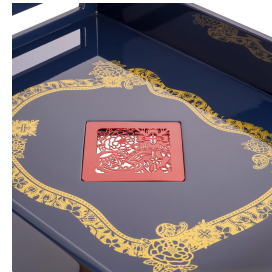

Tissue Box

[HG-Harmony]

Size: L27cm x W13.5 cm x H8cm

$179

Tray

[TRY-Harmony]

Size: L34 x W21 x H5 cm

$179