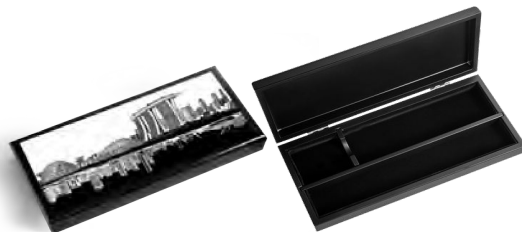

Stationery Box

[STAT(S)-ArtDis(KL)]

Size: L24cm x H11cm x H4cm

$119