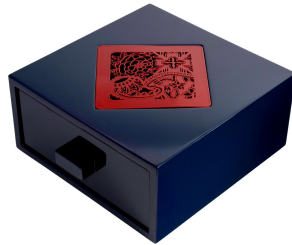

Tea Box, 2 compartments

[TB-Harmony]

Size: L19.5 x H10 x H5 cm

$119